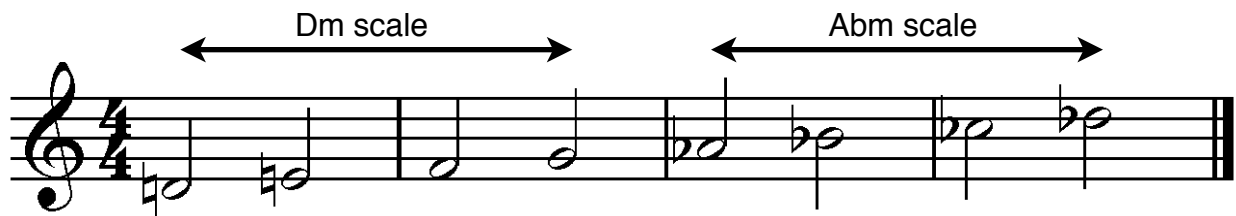

# TORONTO RAVEL

*just for the love of it!*

D&C Reverse Engineer  
reh 75 - scale used in WW